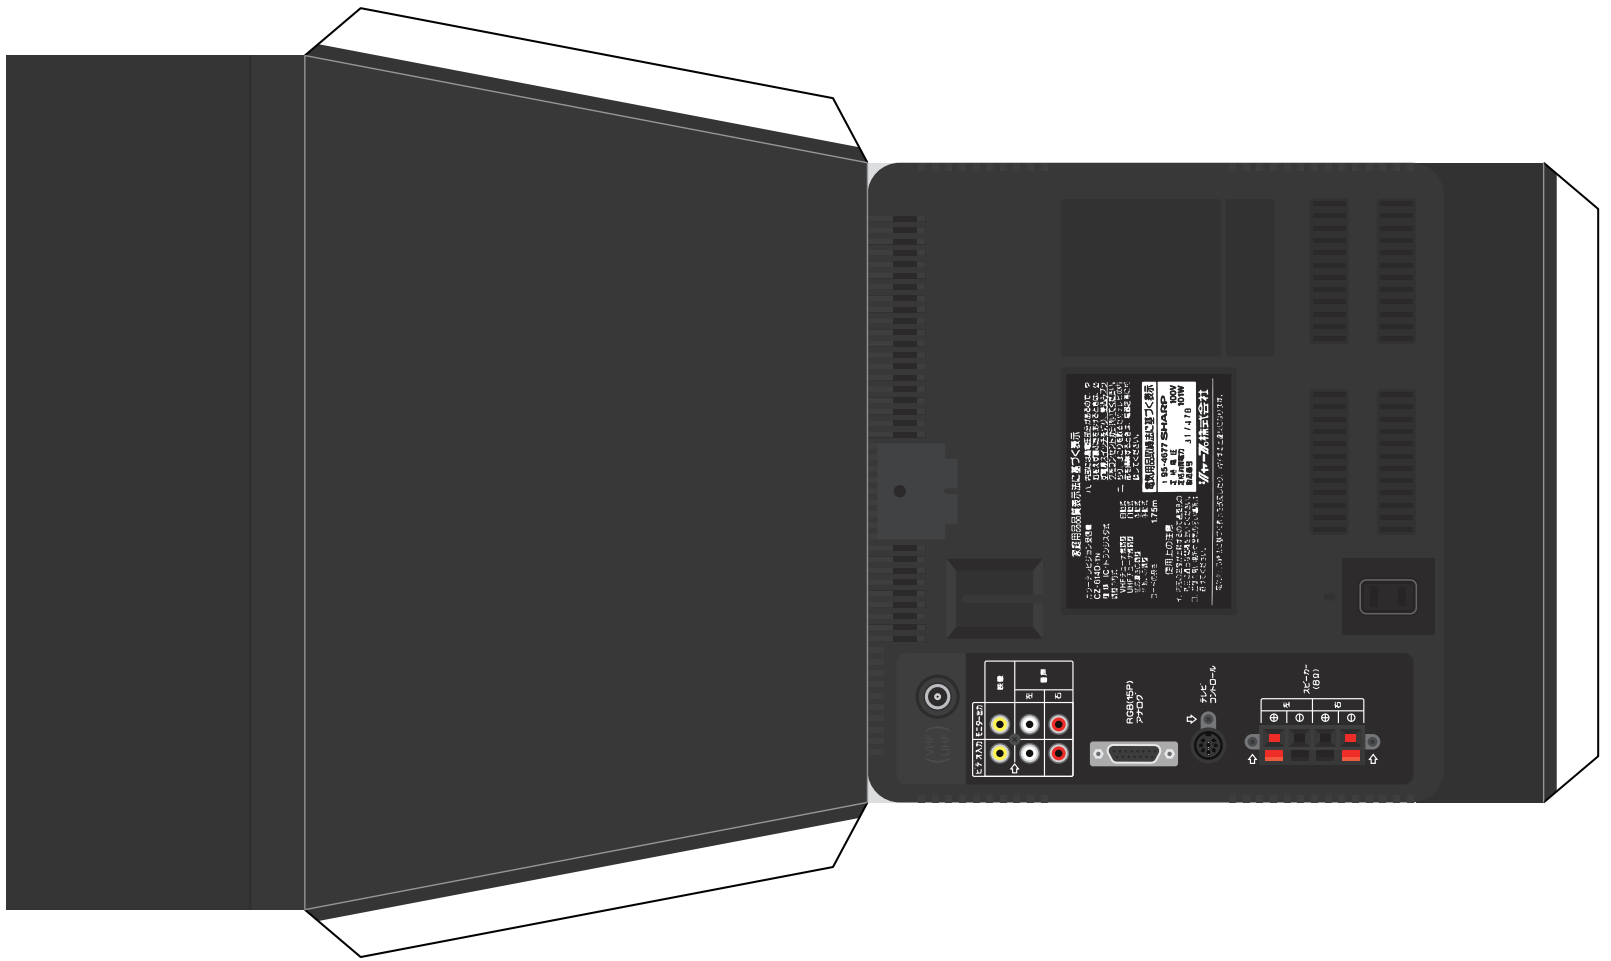

SHARP
68000
PERSONAL WORKSTATION
PAPER-CRAFT PATTERN

More patterns at:
rockybergen.com